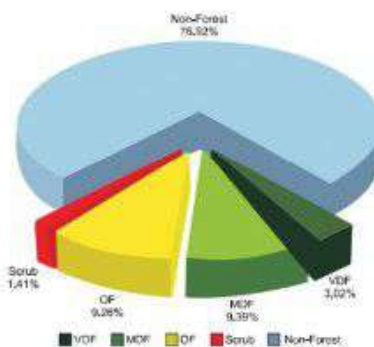

INTERNATIONAL DAY OF FORESTS

21.03.2020

Theme: FORESTS & BIODIVERSITY

Forests cover one third of the Earth's land mass, performing vital functions around the world. Around 1.6 billion people - including more than 2,000 indigenous cultures - depend on forests for their livelihoods, medicines, fuel, food and shelter.

Forest Cover of India

Source: <http://fsi.nic.in/fsr19/vol1>

Class	Area (sq km)	Percentage of Geographical Area
Very Dense Forest	99,278	3.02
Moderately Dense Forest	3,08,472	9.39
Open Forest	3,04,499	9.26
Total Forest Cover	7,12,249	21.67
Scrub	46,297	1.41
Non-Forest	25,28,923	76.92
Total Geographical Area	32,87,469	100.00