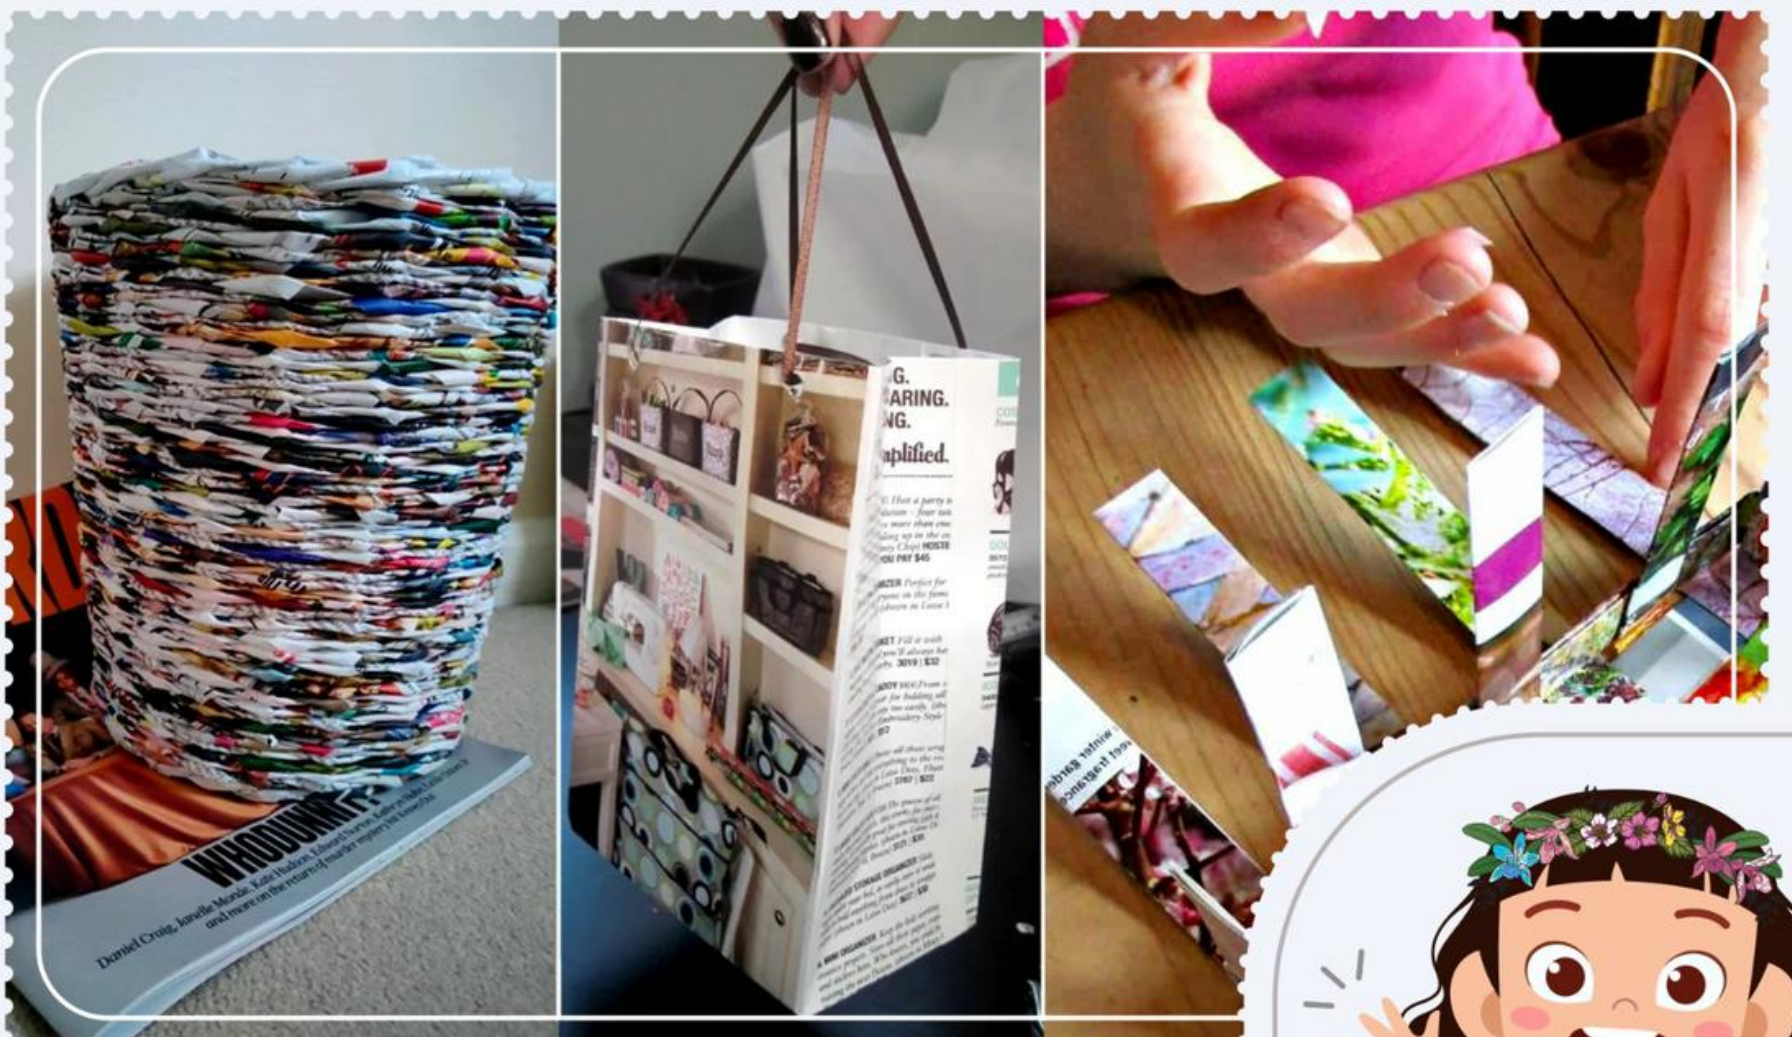

Swachhata Hi Seva

Set printer default to double-side printing

#MissionLiFE #SpecialCampaign3.0

moefcc Moefcc moefccgoi moef.gov.in