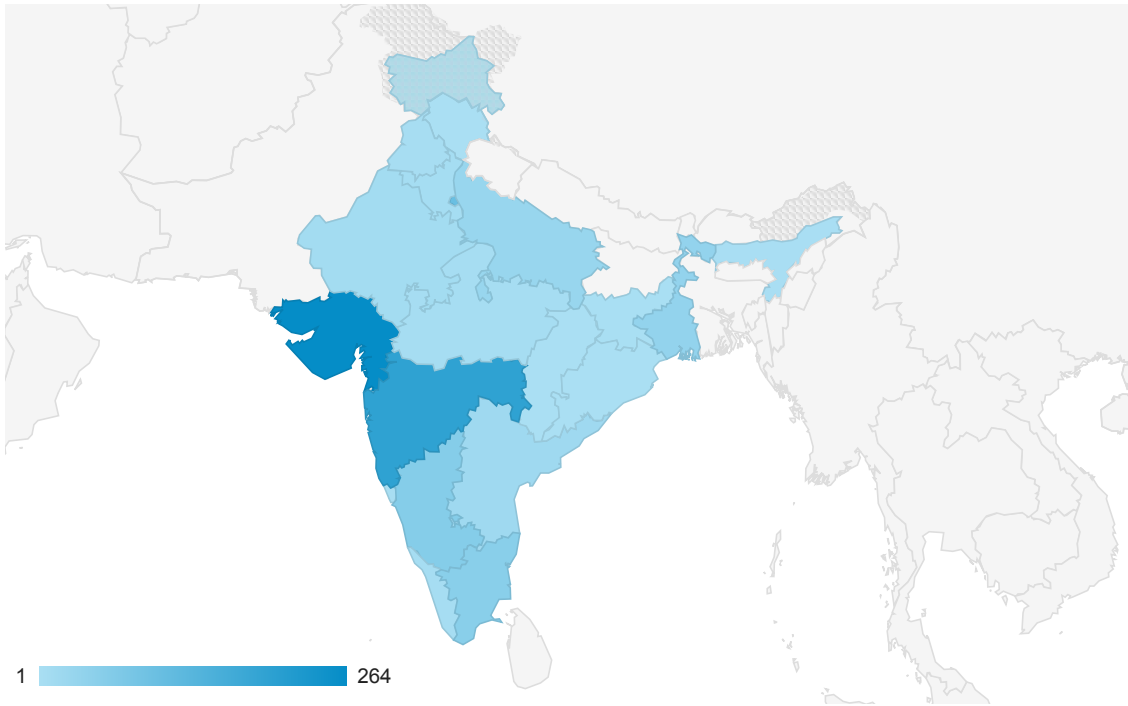

Apr 1, 2013 - Mar 31, 2014

# Location

ALL » COUNTRY: India

All Users  
77.22% Sessions

Map Overlay

Summary

Region	Acquisition			Behavior			Conversions		
	Sessions	% New Sessions	New Users	Bounce Rate	Pages / Session	Avg. Session Duration	Goal Conversion Rate	Goal Completions	Goal Value
	<b>844</b> % of Total: 77.22% (1,093)	<b>70.38%</b> Avg for View: 75.94% (-7.32%)	<b>594</b> % of Total: 71.57% (830)	<b>86.73%</b> Avg for View: 88.01% (-1.46%)	<b>1.23</b> Avg for View: 1.25 (-1.83%)	<b>00:01:15</b> Avg for View: 00:01:08 (10.52%)	<b>0.00%</b> Avg for View: 0.00% (0.00%)	<b>0</b> % of Total: 0.00% (0)	<b>\$0.00</b> % of Total: 0.00% (\$0.00)
1. Gujarat	<b>264 (31.28%)</b>	28.79%	76 (12.79%)	87.12%	1.28	00:01:11	0.00%	0 (0.00%)	\$0.00 (0.00%)
2. Maharashtra	<b>197 (23.34%)</b>	87.82%	173 (29.12%)	83.76%	1.23	00:01:21	0.00%	0 (0.00%)	\$0.00 (0.00%)
3. Delhi	<b>105 (12.44%)</b>	96.19%	101 (17.00%)	84.76%	1.21	00:01:08	0.00%	0 (0.00%)	\$0.00 (0.00%)
4. Karnataka	<b>60 (7.11%)</b>	88.33%	53 (8.92%)	90.00%	1.20	00:00:26	0.00%	0 (0.00%)	\$0.00 (0.00%)
5. Tamil Nadu	<b>53 (6.28%)</b>	88.68%	47 (7.91%)	84.91%	1.28	00:01:25	0.00%	0 (0.00%)	\$0.00 (0.00%)
6. West Bengal	<b>38 (4.50%)</b>	71.05%	27 (4.55%)	89.47%	1.29	00:03:25	0.00%	0 (0.00%)	\$0.00 (0.00%)
7. Uttar Pradesh	<b>29 (3.44%)</b>	82.76%	24 (4.04%)	89.66%	1.10	00:00:54	0.00%	0 (0.00%)	\$0.00 (0.00%)
8. Andhra Pradesh	<b>19 (2.25%)</b>	100.00%	19 (3.20%)	94.74%	1.05	00:00:06	0.00%	0 (0.00%)	\$0.00 (0.00%)
9. Rajasthan	<b>12 (1.42%)</b>	91.67%	11 (1.85%)	91.67%	1.08	00:00:05	0.00%	0 (0.00%)	\$0.00 (0.00%)
10. Haryana	<b>9 (1.07%)</b>	100.00%	9 (1.52%)	88.89%	1.11	00:03:19	0.00%	0 (0.00%)	\$0.00 (0.00%)
11. Kerala	<b>8 (0.95%)</b>	87.50%	7 (1.18%)	75.00%	1.25	00:00:52	0.00%	0 (0.00%)	\$0.00 (0.00%)
12. Madhya Pradesh	<b>8 (0.95%)</b>	100.00%	8 (1.35%)	100.00%	1.00	00:00:00	0.00%	0 (0.00%)	\$0.00 (0.00%)