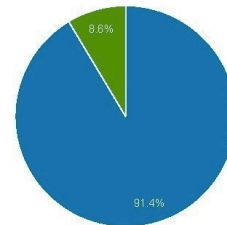

Users 12,870	New Users 12,865	Sessions 14,533
Number of Sessions per User 1.58	Pageviews 21,175	Pages / Session 2.47
Avg. Session Duration 00:03:52	Bounce Rate 60.86%	

■ New Visitor ■ Returning Visitor